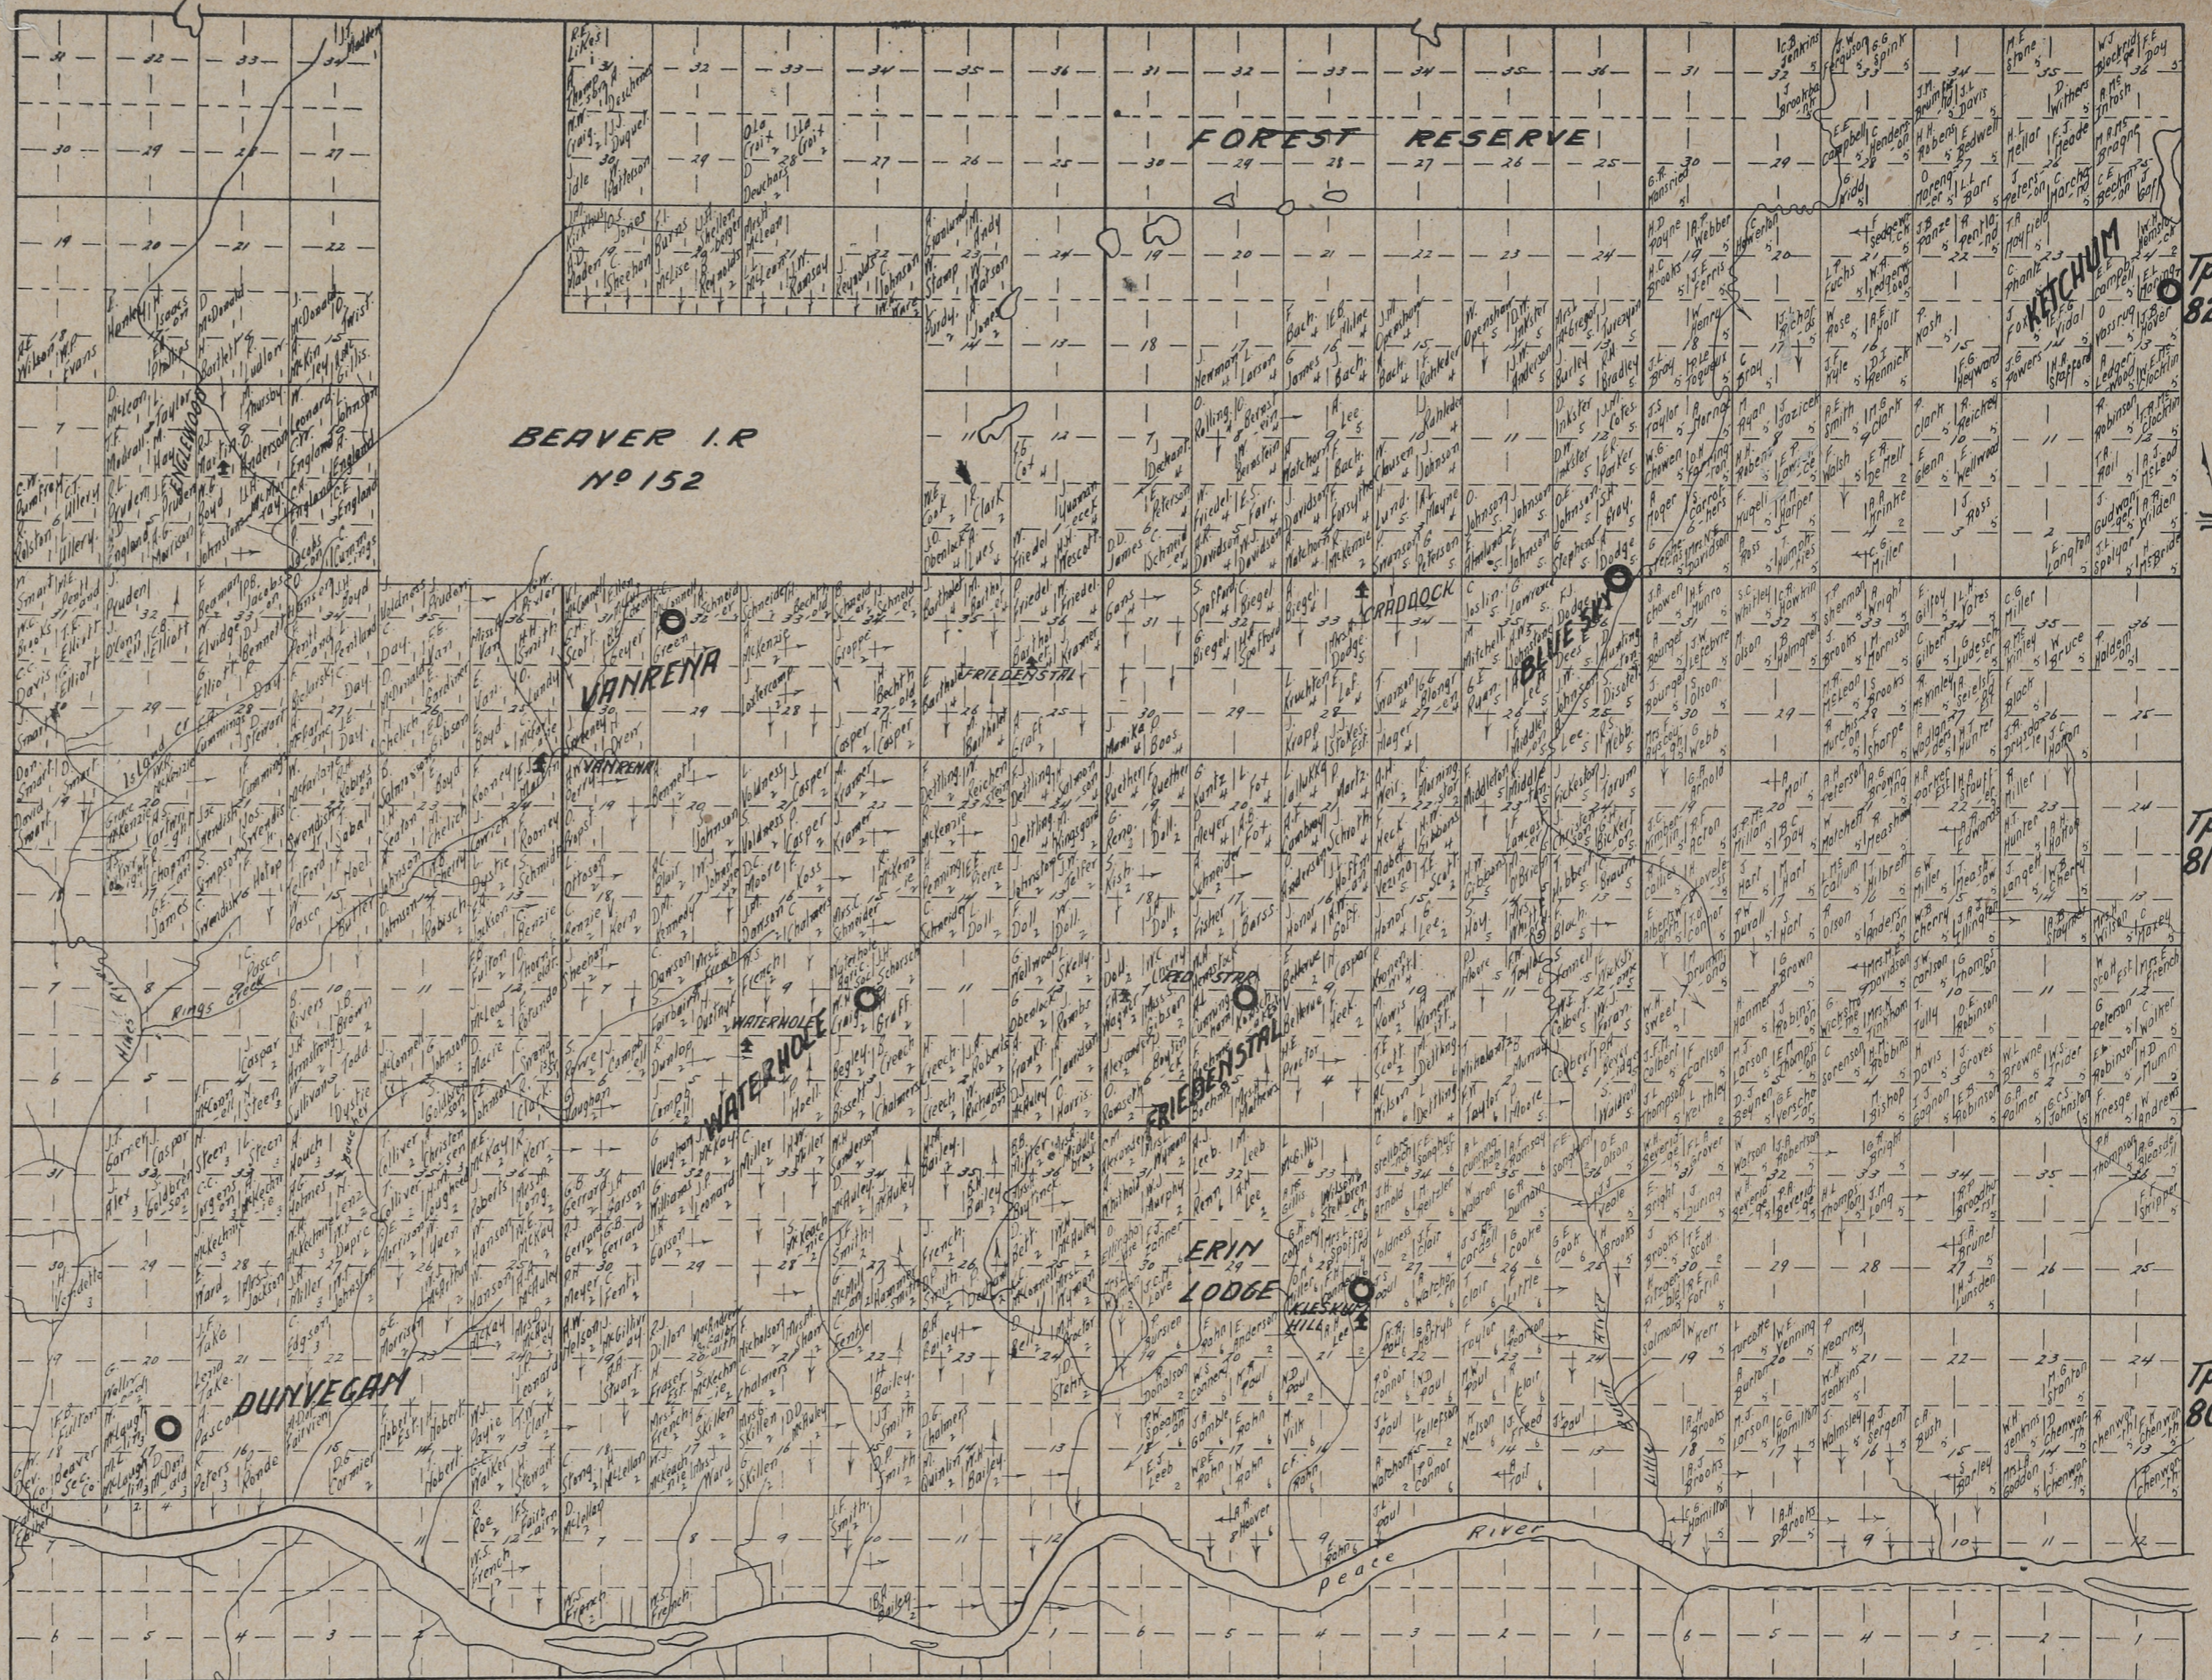

We have these maps for any part of Manitoba, Saskatchewan and Alberta. Also mailing lists of all kinds. Write us for map making, mounting, draughting, etc.

Price \$1.00 Paper Copy

Price \$1.50 Cloth backed Copy. (Any number of Maps can be mounted in one piece making one large map.)

1. VANRENA 2. WATERHOLE 3. DUNVEGAN 4. FRIEDENSTAL 5. BLUE SKY 6. ERIN LODGE 7. KETCHUM
 R. 4 R. 3 W. of 6 M. R. 2 R. 1 Cummins Map Co. ALBERTA WINNIPEG, MAN. RM. 858

LEGEND: Schools Cities Towns Villages Post Offices Siding
 Number below owners name refers to Post Office address, which follows same number at bottom of Map